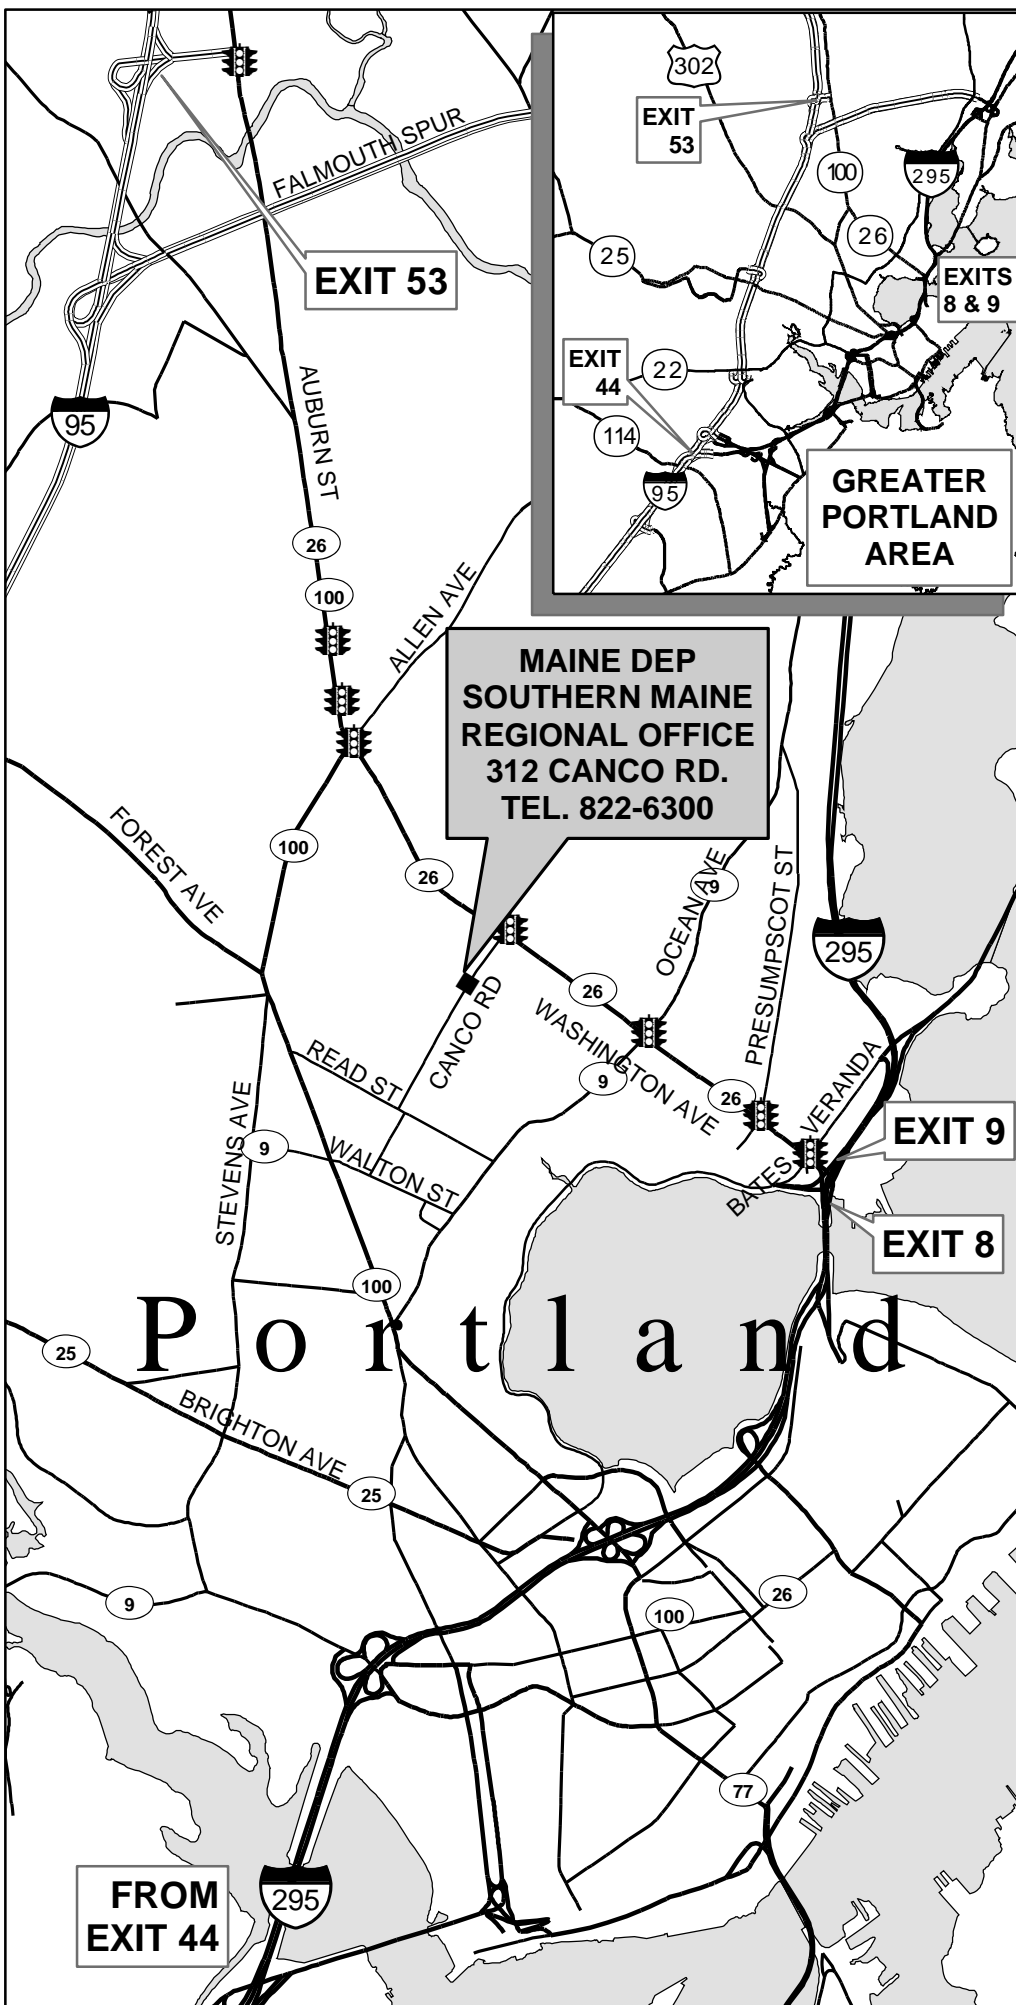

**MAINE DEP
SOUTHERN MAINE
REGIONAL OFFICE
312 CANCO RD.
TEL. 822-6300**

**FROM
EXIT 44**